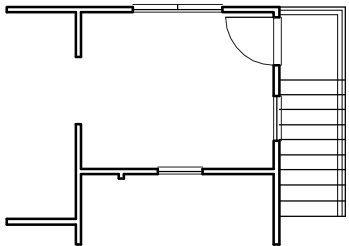

SUN PORCH
8'-8" x 10'-8"

SCREEN PORCH
8'-8" x 10'-8"

DECK
8'-8" x 5'-0"

DEN
8'-8" x 10'-8"

LANTERN LANE

MERLINE ROAD & HARTFORD TURNPIKE

VERNON, CONNECTICUT

PORCH OPTION
FIRST FLOOR PLAN
SEMI-DETACHED