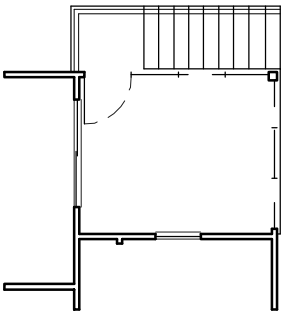

SUN PORCH
8'-8" x 10'-8"

SCREEN PORCH
8'-8" x 10'-8"

DECK
8'-8" x 5'-0"

DEN
8'-8" x 10'-8"

LANTERN LANE

MERLINE ROAD & HARTFORD TURNPIKE

VERNON, CONNECTICUT

PORCH OPTION
FIRST FLOOR PLAN
SEMI-DETACHED