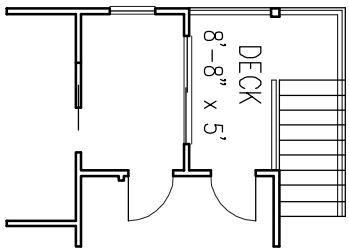

SUN PORCH
8'-8" x 10'-8"

SCREEN PORCH
8'-8" x 10'-8"

DECK
8'-8" x 5'-0"

DEN
8'-8" x 10'-8"

LANTERN LANE

MERLINE ROAD & HARTFORD TURNPIKE

VERNON, CONNECTICUT

PORCH OPTION
FIRST FLOOR PLAN
SEMI-DETACHED